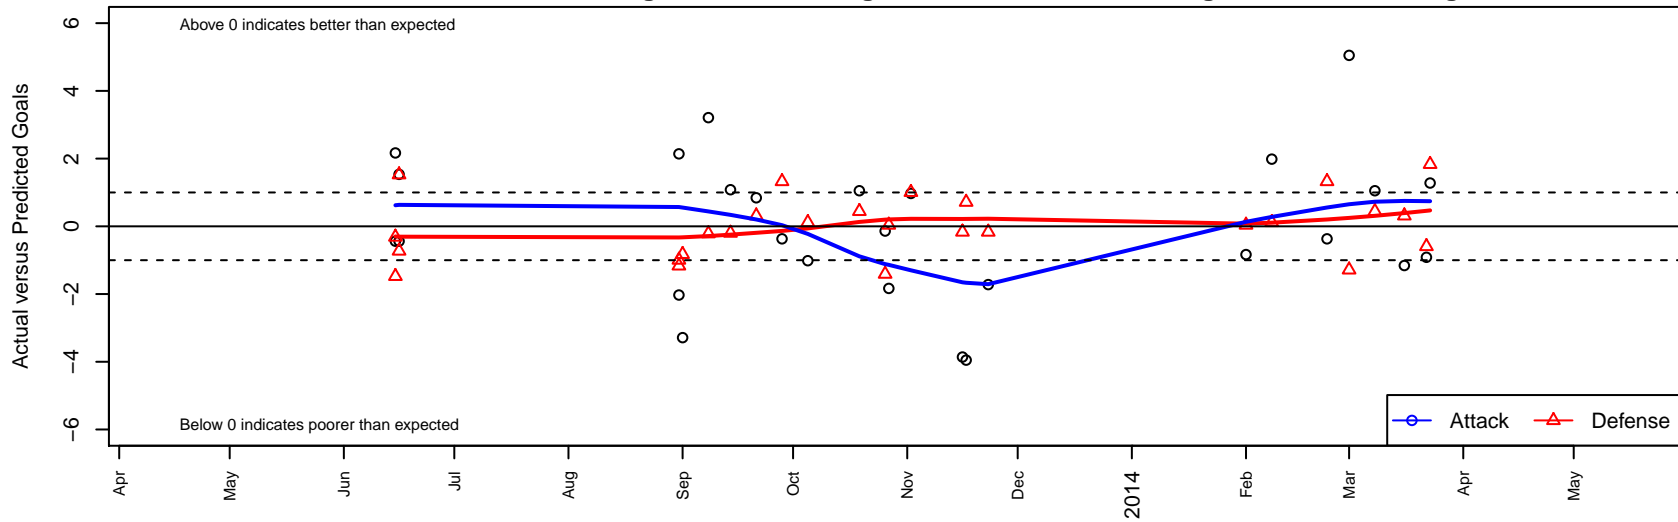

# NW United Strom B01

NW United FC  
 Burlington, WA  
 B01 total strength=534  
 attack=0.49 defense=0.32  
 fall league = PSPL Copa U12, Spr PSPL Copa  
 alt names used:  
 Northwest United FC01 Strom  
 Northwest United NW United B01 Strom  
 NW United B01 Strom  
 Northwest United B01 Strom

Venues played:  
 Skagit Firecracker Silver U12  
 Skagit Labor Day Kick U12  
 PSPL Copa U12  
 Spr PSPL Copa U12

**NW United Strom B01**  
 Dots are actual minus expected GF (blue circles) and GA (red triangles).  
 Blue line is smoothed change in attack strength. Red is smoothed change in defense strength.